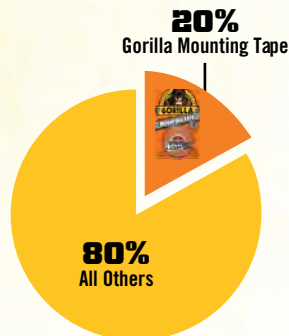

1 of the top 5 selling SKUs