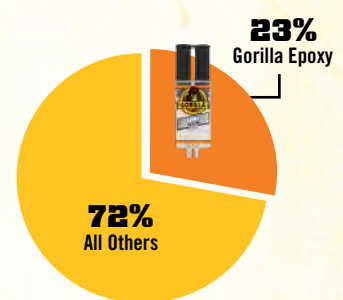

1 of the top 5 selling SKUs

IRI Data through 6/12/22